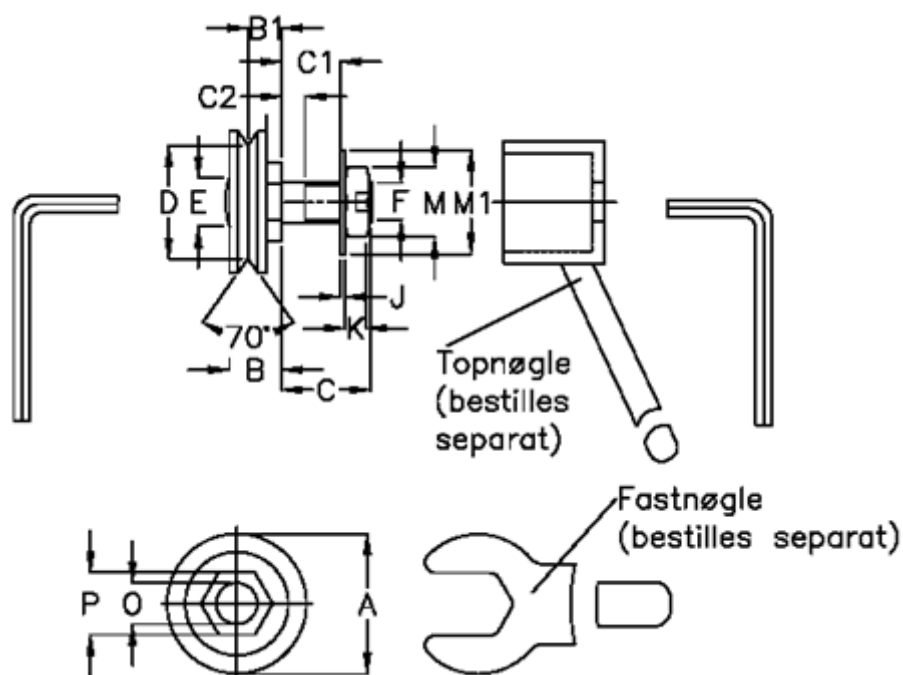

Article number: 0571513360

Description: Hepco GV3 bearing GLJ 360 C
Slimline With Long Stud

Measures

a = 36.0	F = M10 x 1,25
B = 14.0	J = 1.25
B1 = 8.3	K = 6.0
C = 22	M = 17
C1 = 14.8	M1 = 21
C2 = 5.9	O = 10
D = 27.57	P = 15
E = 12.0	Weight kg/1000 = 0.065